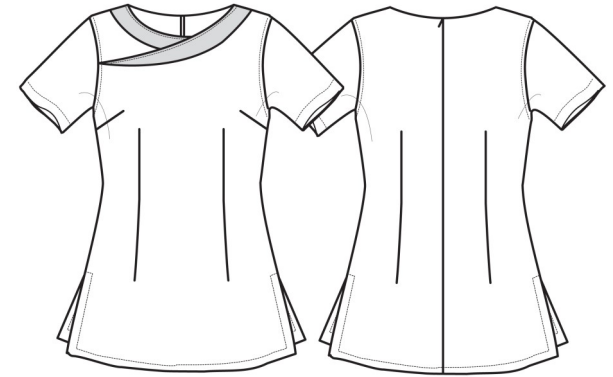

PR691 'Ivy' Beauty and Spa Tunic

Description

The 'Ivy' beauty and spa tunic offers a wide V-shape across the shoulders and collar line. This is enhanced by a deep coloured trim of Hot Pink, Turquoise, Purple or Strawberry Red and looks great against the main black body of the tunic.

Product Features:

- Flattering feminine fit with bust and back darts
- Cross-over neckline with contrast coloured trim
- Pull-on style with back zip fastening
- Side vents
- Princess seams

Available In:

6, 8, 10, 12, 14, 16, 18, 20, 22, 24

Certifications:

Colours:

Colour		Pantone	C	M	Y	K
Black/Hot Pink	Black	Black c	0	0	0	100
	Hot Pink	215c	66	100	26	24
Black/Purple	Black	Black c	0	0	0	100
	Purple	7447c	77	85	6	18
Black/Strawberry Red	Black	Black c	0	0	0	100
	Strawberry Red	199c	0	100	72	0
Black/Turquoise	Black	Black c	0	0	0	100
	Turquoise	7703c	79	2	10	11

Fabric:

100% Polyester plain weave, 185gsm.

Suggested Decoration:

Screen Print, Transfer Print, Embroidery

Country of Origin:

China

Commodity Code:

6211 43 1000

Features:

Wash Care:

Carton Information:

Sizes	Carton	Pack	SKU's	Carton Weight	Carton Dimensions
All Sizes	12	3	40	6.2kg approx.	60cmx44cmx17cm

Garment Sizes:

Size	6	8	10	12	14	16	18	20	22	24
Bust to fit"	31	33	35	37	39	41	43	45	47	49
Bust to fit cm	79	84	89	94	99	104	109	114	119	124
Bust actual cm	89	94	99	104	109	114	120	126	132	138
Call size	XS	XS	S	M	L	XL	2XL	3XL	4XL	5XL
Back length cm	70	71	72	72	73	74	75	76	77	78