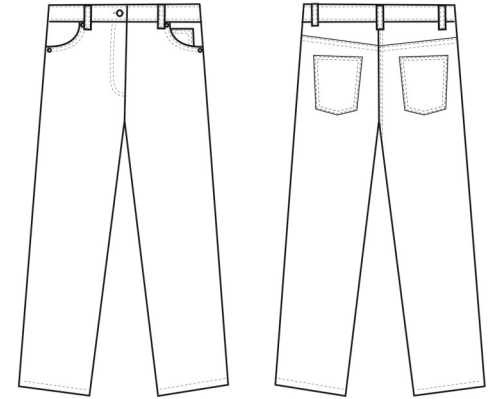

Product Features:

- Front and back pockets
- Rivet detail
- Covered YKK zip fly with single metal button fastening on the waistband
- Stretch fabric

Available In:

XS/8, S/10, M/12, L/14, XL/16, 2XL/18, 3XL/20, 4XL/22, 5XL/24
Regular 31" (79cm) Long 34" (86cm)

Certifications:

Colours:

Colour	Pantone	C	M	Y	K
Black	Black c	0	0	0	100
Charcoal	7540c	41	28	22	70
Navy	533c	95	72	15	67

Fabric:

63% Polyester 35% Cotton 2% Elastane Twill, 260gsm.

Suggested Decoration:

Screen Print, Transfer Print, Embroidery

Country of Origin:

Bangladesh

Commodity Code:

6204631100

Features:

Wash Care:

Carton Information:

Sizes	Carton	Pack	SKU's	Carton Weight	Carton Dimensions
XS - 3XL	24	6	42	15kg approx.	60cm x 40cm x 20cm
4XL - 5XL	12	3	12	15kg approx.	60cm x 40cm x 20cm

Garment Sizes:

Size	XS	S	M	L	XL	2XL	3XL	4XL	5XL
Waist to fit"	24	26	28	30	32	34	36	38	40
Waist to fit cm	59	64	69	74	79	84	89	94	99
Waist actual cm	74	79	84	89	94	99	104	109	114
DE,NL	36	38	40	42	44	46	48	50	52
FR,ES,PT	36	38	40	42	44	46	48	50	52
IT	40	42	44	46	48	50	52	54	56