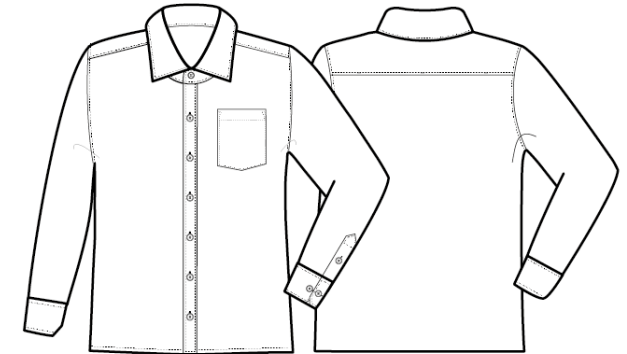

PR200 Men's Long Sleeve Poplin Shirt

Description

A men's long sleeve Poplin shirt available in 27 colours. This classic work shirt has a stiffened formal cut collar and a left chest open mitred pocket. The long sleeve style has button fastened cuffs, making for a smart and stylish shirt.

Product Features:

- Formal collar styling
- Left chest open Mitred pocket
- Two button adjustable cuff

Available In:

14.5, 15, 15.5, 16, 16.5, 17, 17.5, 18, 18.5, 19, 20*, 21*, 22*, 23*

Certifications:

Colours:

Colour	Pantone	C	M	Y	K	Colour	Pantone	C	M	Y	K
Aqua	344c	32	0	30	0	Navy	533c	95	72	15	67
Aubergine	7449c	65	98	21	83	Orange	172c	0	73	87	0
Black	Black c	0	0	0	100	Pink	670c	1	17	0	0
Bottle	7736c	56	0	58	78	Purple	7447c	77	85	6	18
Brown	4975c	36	84	59	85	Red	201c	7	100	68	32
Burgundy	209c	20	97	40	58	Rich Violet	7677c	68	78	0	0
Dark Grey	425c	52	29	30	78	Royal	7686c	100	73	0	0
Emerald	7728c	93	0	75	55	Sapphire	2144c	95	53	0	0
Hot Pink	215c	66	100	26	24	Silver	429c	21	11	9	23
Khaki	7536c	11	13	30	32	Steel	Cool grey 11c	44	34	22	77
Light Blue	2707c	20	6	0	0	Turquoise	7703c	79	2	10	11
Lilac	2085c	9	16	0	0	White	White	0	0	0	0
Lime	2302c	33	7	74	5						
Mid Blue	2135c	62	39	0	0						
Natural	4755c	3	16	20	9						

Fabric:

65% Polyester, 35% Cotton Poplin, 105gsm.

Suggested Decoration:

Screen Print, Transfer Print, Embroidery

Country of Origin:

Bangladesh

Commodity Code:

6205300000

Features:

Wash Care:

Carton Information:

Sizes	Carton	Pack	SKU's	Carton Weight	Carton Dimintions
14.5"-17.5"	36	6	189	8.3kg	60cmx61cmx24cm
18"-19"	12	3	81	3.7kg	60cmx61cmx24cm
20" 22" B&W	12	3	6	3.7kg	60cmx61cmx24cm
20"-23"	6	2	50	5.2kg	60cmx61cmx24cm

Garment Sizes:

Collar"	14½	15	15½	16	16½	17	17½	18	18½	19	20	21	22	23
Collar cm	37	38	39.5	41	42	43	44.5	46	47	48	50	52	54	56
Chest to fit"	34	36	38	40	42	44	46	48	50	52	54	58	62	66
Chest to fit cm	87	92	96	102	107	111	117	122	127	132	137	147	157	167
Chest actual cm	109	114	119	124	129	134	139	144	149	154	159	169	179	189
Call size	S	S/M	M	M/L	L	L/XL	XL	XL/2XL	2XL	2XL/3XL	3XL	4XL	5XL	6XL
Back length cm	77	77	78	78	79	79	79	80	80	81	81	82	82	83