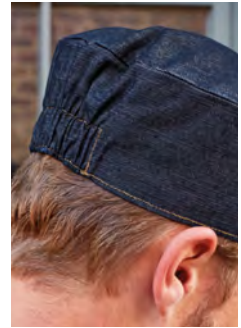

## PR653 Chef's Skull Cap

- Flat top, Elasticated fit, One size fits all
- 65% Polyester, 35% Cotton, 195gsm. Denim: 60% Cotton, 40% Polyester, 230gsm
- 9 colours

## PR110 Striped Bib Apron

- Butcher's style apron, 90cm self-fabric ties and neck band, Width 72cm, length 101cm
- 100% Cotton, 240gsm. Black/Grey: 65% Polyester, 35% Cotton, 195gsm
- 3 colours

PR110