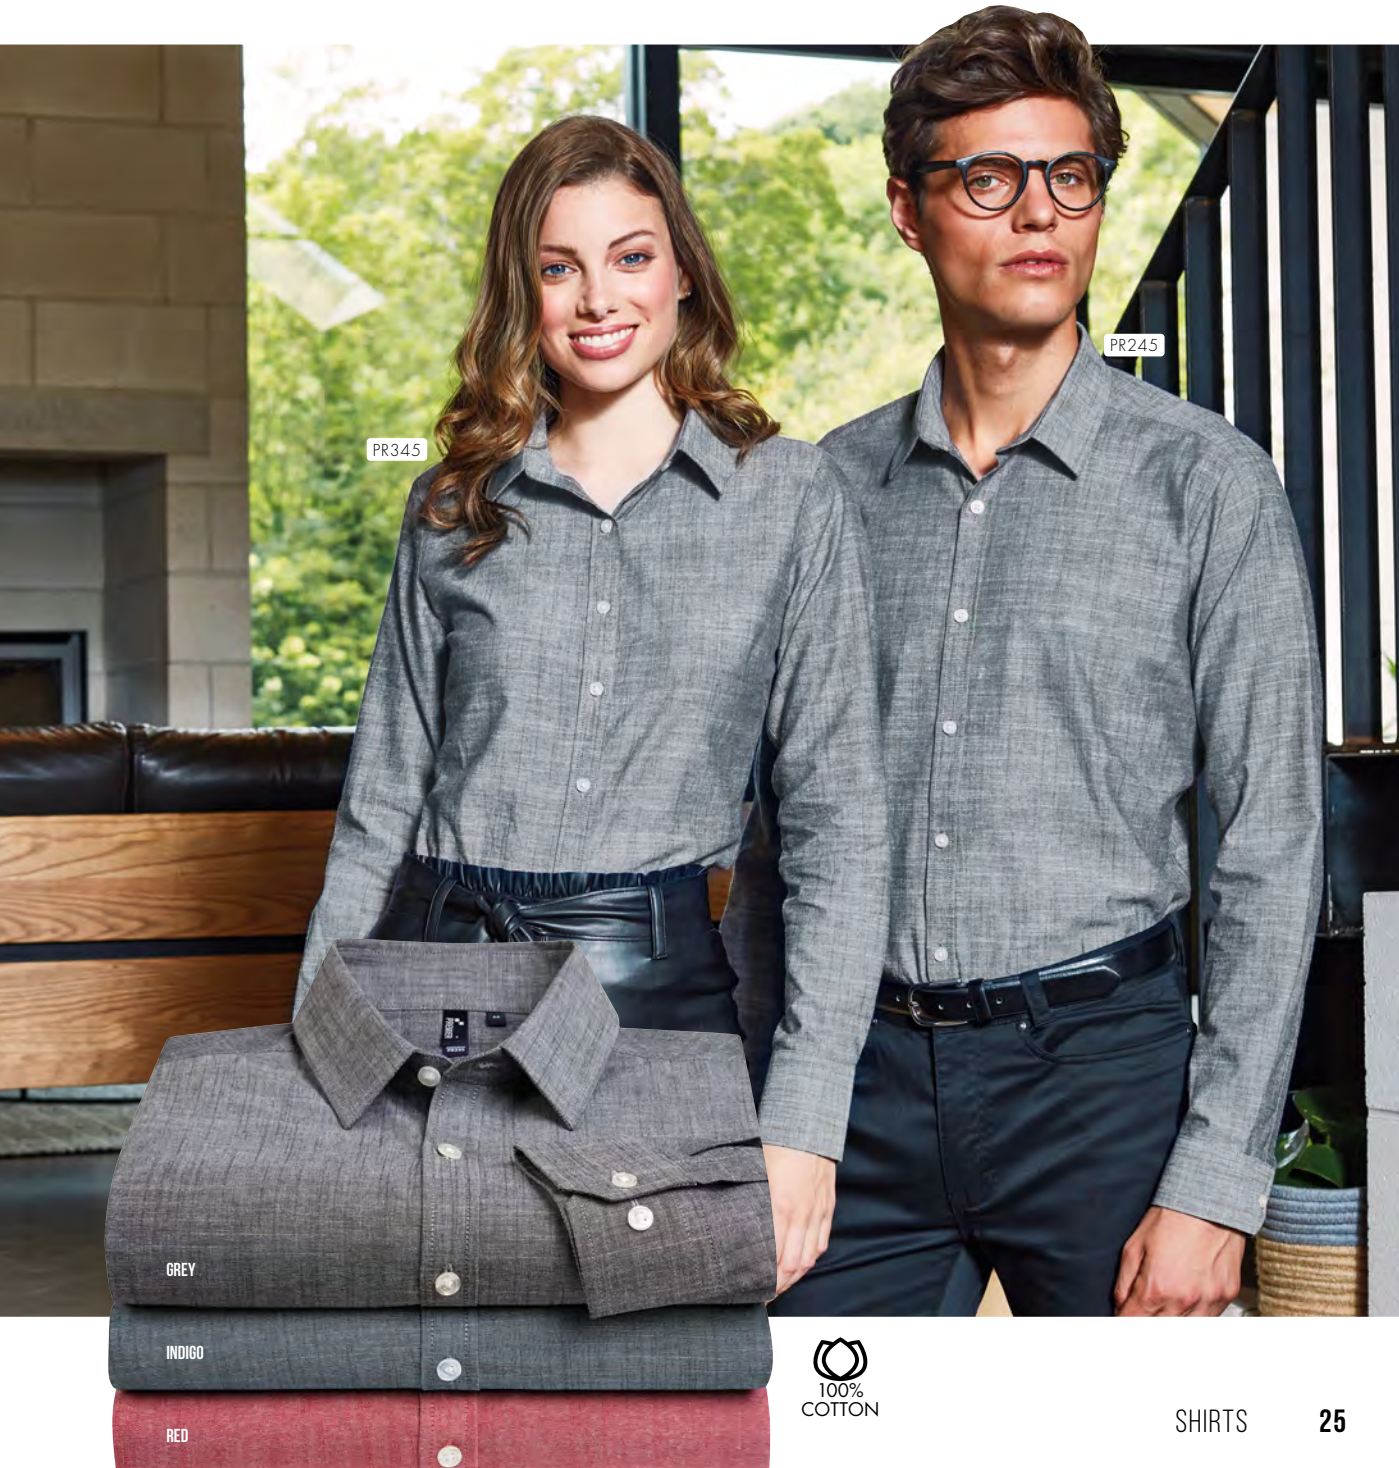

COTTON SLUB CHAMBRAY SHIRTS

Cotton Slub Chambray Long Sleeve Shirt ▪ Slub yarn for texture and personality in the fabric, Soft collar styling, Two button adjustable cuff ▪ 100% Cotton, 115gsm, 3 colours.

PR245 Men's sizes: S/34" – 3XL/54" ▪ **PR345** Women's sizes: XS/8 – 2XL/18

PR345

PR245

GREY

INDIGO

RED